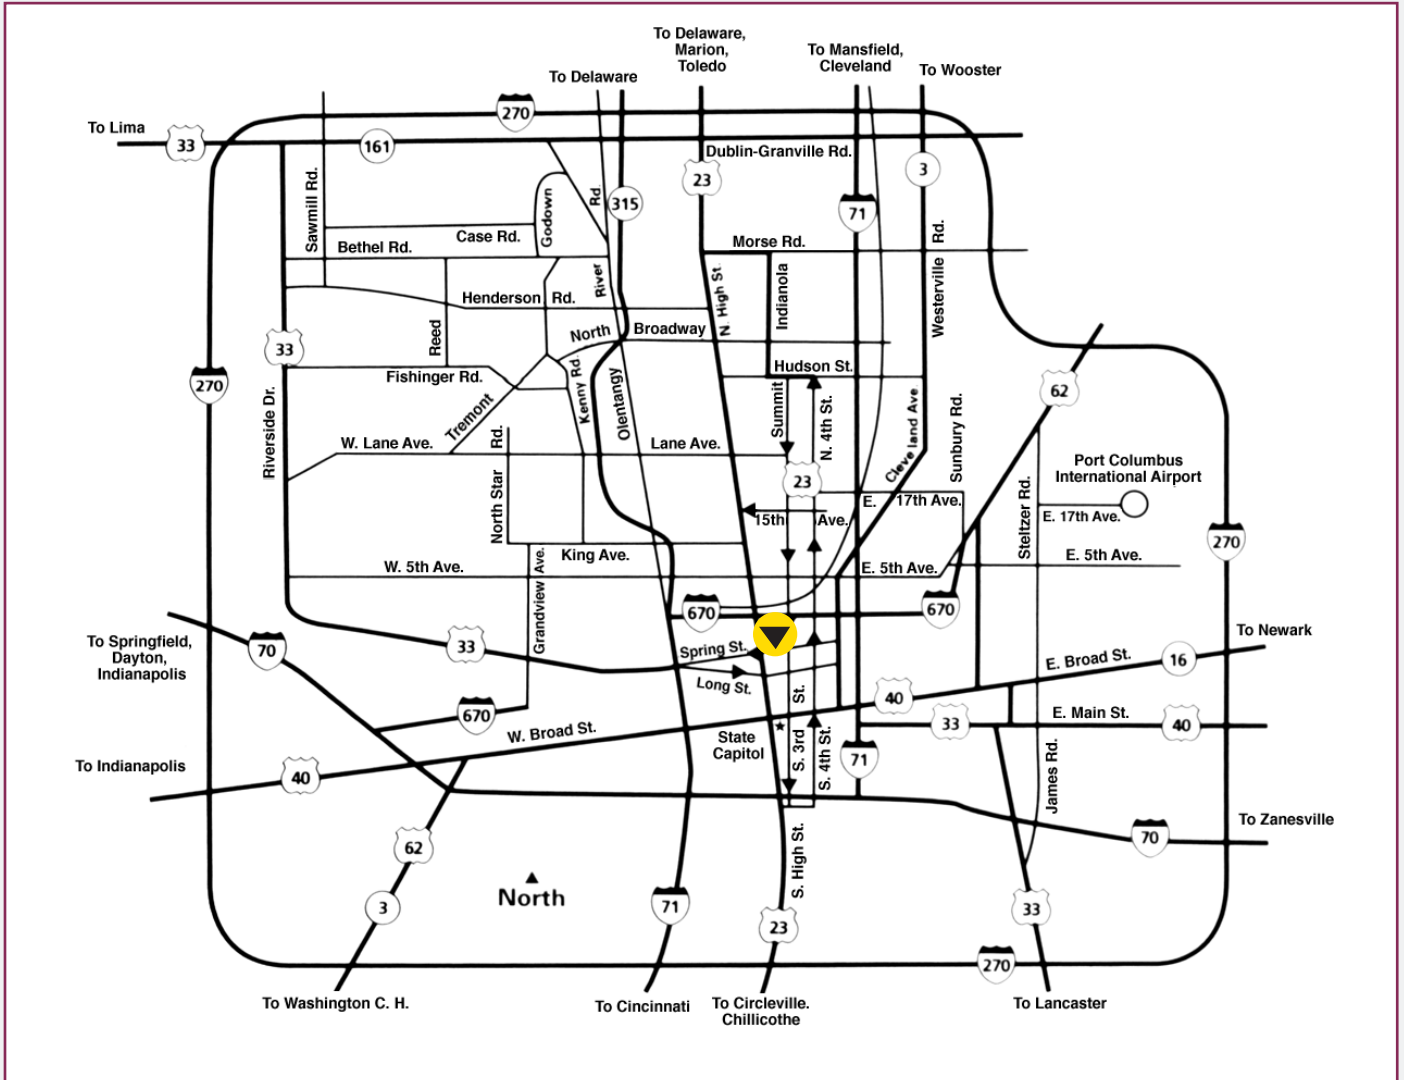

GREATER COLUMBUS CONVENTION CENTER

Please be advised that the directions on this map are for the two main highways (I-70 and I-71) that come into Columbus, Ohio. If you are traveling on a different highway and/or state route outside of Columbus, you will need to obtain directions from your location that will allow you to access I-70 and/or I-71 into Columbus, Ohio.

- **Port Columbus** - I-670 West, Exit "4-B" to the Columbus Convention Center.
- **Cleveland** - I-71 South to West on I-670 "109-A" to Exit "4-B" to the Columbus Convention Center or I-71 South to Spring Street Exit; West on Spring Street to Fourth Street; North on Fourth Street to Nationwide Boulevard.
- **Cincinnati** - I-71 North to I-70 East to Fourth Street Exit; North on Fourth Street to Nationwide Boulevard.
- **Indianapolis** - I-70 East to Fourth Street Exit; North on Fourth Street to Nationwide Boulevard.
- **Wheeling** - I-70 West to Fourth Street Exit; North on Fourth Street to Nationwide Boulevard.

GREATER COLUMBUS
CONVENTION CENTER